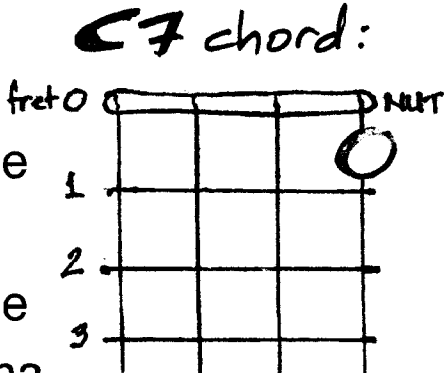

Verse 1:

^F Work all night, try to make it fun
^{C7} Daylight come an' me ^Fwanna go home
Stack banana 'til the mornin' come
^{C7} Daylight come an' me ^Fwanna go home