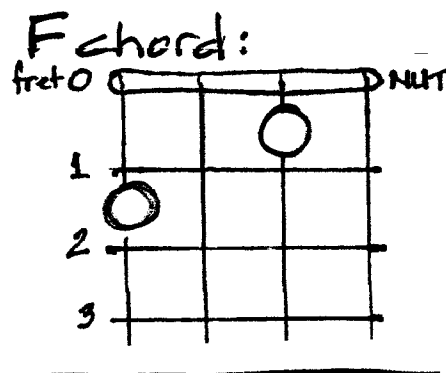

Banana Boat Song

Harry Belafonte (4/4, hi-do)

N.C. means
No chord

Chorus:

N.C.
Day, me say Day-ay-ay-o
F Daylight come an' me wanna go home C7
N.C.
Day, me say Day (4x), me say Daaaay-o
F Daylight come an' me wanna go home C7

Verse 3: Lift 6 foot, 7 foot, 8 foot bunch
F
Daylight come an' me wanna go home C7
F
6 foot, 7 foot, 8 foot bunch
F
Daylight come an' me wanna go home C7

Repeat Chorus

Verse 4: A beautiful bunch of ripe banana
F
Daylight come an' me wanna go home C7
F
I see deadly black Tarant'la
F
Daylight come an' me wanna go home C7

Repeat Verse 3 and Chorus

Repeat Verse 2 and Chorus

Banana Boat Song

Harry Belafonte (4/4, hi-do)

N.C. means
No chord

Chorus:

^{N.C.} Day, me say Day-ay-ay-o
^F Daylight come an' me ^{C7}wanna go ^Fhome
^{N.C.} Day, me say Day (4x), me say Daaaay-o
^F Daylight come an' me ^{C7}wanna go ^Fhome