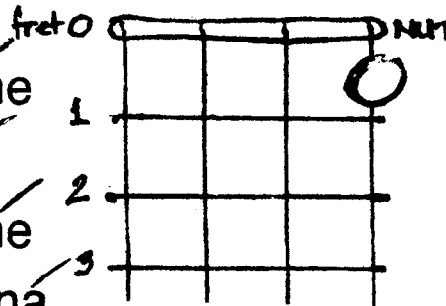

Verse 1: Work all night, try to make it fun
F Daylight come an' me wanna go home C7
F Stack banana 'til the mornin' come
F Daylight come an' me wanna go home C7

Verse 2: Come mister tally man tally me banana
F Daylight come an' me wanna go home C7
F Come mister tally man tally me banana
F Daylight come an' me wanna go home C7

Verse 3: Lift 6 foot, 7 foot, 8 foot bunch
F Daylight come an' me wanna go home C7
6 foot, 7 foot, 8 foot bunch
F Daylight come an' me wanna go home C7

Repeat Chorus

Verse 4: A beautiful bunch of ripe banana
F Daylight come an' me wanna go home C7
F I see deadly black Tarant'la
F Daylight come an' me wanna go home C7

Repeat Verse 3 and Chorus
Repeat Verse 2 and Chorus