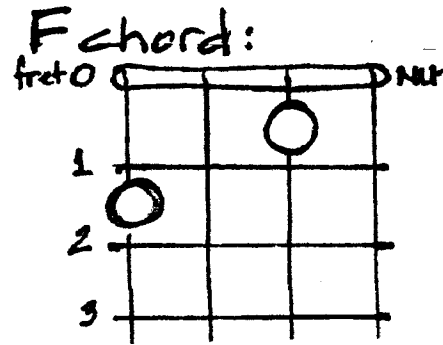

Banana Boat Song

Harry Belafonte (4/4, hi-do)

N.C. means
No chord

Chorus:

N.C.
Day, me say Day-ay-ay-o
F Daylight come an' me wanna go home C7
N.C.
Day, me say Day (4x), me say Daaaay-o
F Daylight come an' me wanna go home C7

Repeat Verse 3 and Chorus
Repeat Verse 2 and Chorus

Banana Boat Song

Harry Belafonte (4/4, hi-do)

N.C. means
No chord

Chorus:

N.C.
Day, me say Day-ay-ay-o
F
Daylight come an' me wanna go home C7
N.C.
Day, me say Day (4x), me say Daaaay-o
F
Daylight come an' me wanna go home C7