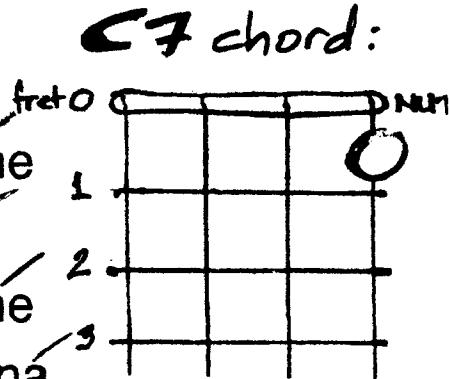

Verse 1: Work all night, try to make it fun
F
Daylight come an' me wanna go home C7
F
Stack banana 'til the mornin' come
F
Daylight come an' me wanna go home C7