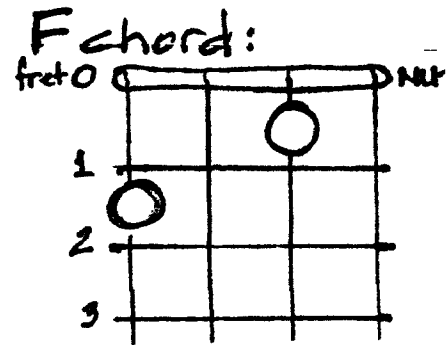

Banana Boat Song

Harry Belafonte (4/4, hi-do)

N.C. means
No chord

Chorus:

N.C.
Day, me say Day-ay-ay-o
F Daylight come an' me wanna go home C7
N.C.
Day, me say Day (4x), me say Daaaay-o
F Daylight come an' me wanna go home C7

Verse 3: Lift 6 foot, 7 foot, 8 foot bunch
F Daylight come an' me wanna go home C7
6 foot, 7 foot, 8 foot bunch
F Daylight come an' me wanna go home C7

Repeat Chorus

Verse 4: A beautiful bunch of ripe banana
F Daylight come an' me wanna go home C7
F I see deadly black Tarant'la
F Daylight come an' me wanna go home C7

Repeat Verse 3 and Chorus
Repeat Verse 2 and Chorus

Banana Boat Song

Harry Belafonte (4/4, hi-do)

N.C. means
No chord

Chorus:

N.C.
Day, me say Day-ay-ay-o
F
Daylight come an' me wanna go home C7
N.C.
Day, me say Day (4x), me say Daaaay-o
F
Daylight come an' me wanna go home C7