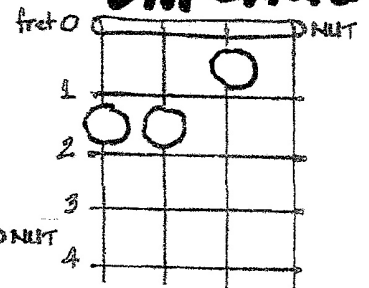

Thunder **MT BALDY VERSION**

(by Imagine Dragons)

Intro { Body Percussion: | stamp clap | stamp stamp clap | repeat 4x

Verse 1

C Just a young gun with a quick fuse
C I was uptight wanna let loose
C I was dreaming of bigger things and
C Wanna leave my own life behind
C Not a yes sir not a follower
C Fit the box, fit the mold, have a seat in the
C Foyer, take a number I was
C Lightning before the thunder

Pre-chorus

Chorus

Bridge sing Oo-oo-oohs over:

| Em /// | Em /// | Dm /// | Dm /// | strum 2
 | Em /// | Em /// | Dm /// | C /// |

Body Percussion:

n.c.

Thunder, feel the thunder, lightning and the thunder, thunder

stomp clap L R clap stomp clap L R clap

Voic and Body perc.

Chorus

Outro solo riff over: strum 2

| C / / / | C / / / | Am / / / | F / / / | repeat 2x

Body Perc:

n.c.

stomp clap

Thunder Strums:

Thunder Chords:

Em chord

Dm chord

C chord

Am chord

F chord

Outro Riff: